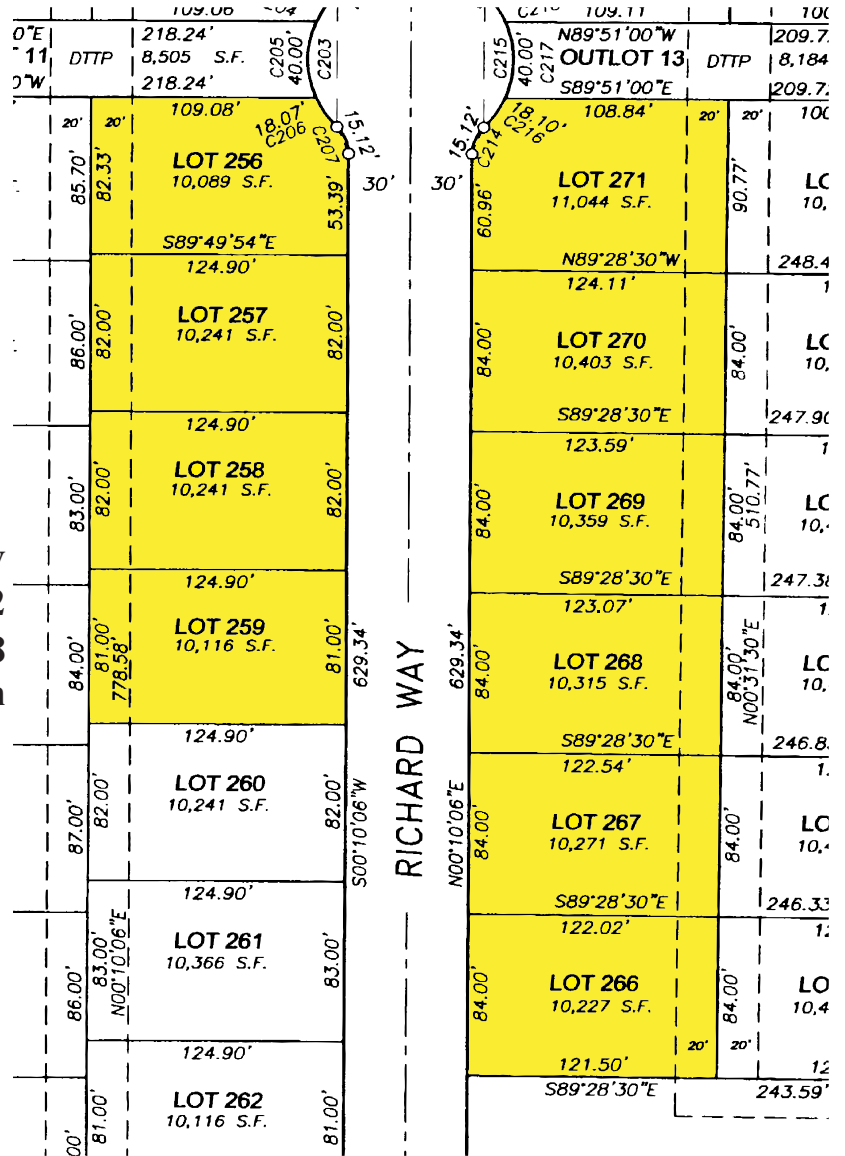

Site of MABA 2014 Parade of Homes™

Don Tierney
 608-837-0102
 608-575-6538
www.dontierney.com

Kristin Lemke
 608-764-1324
 608-220-3528
www.wisconsinrealestateprofessionals.com

Contact a participating MABA builder today to find out more about the great incentives that accompany building a Parade Home.