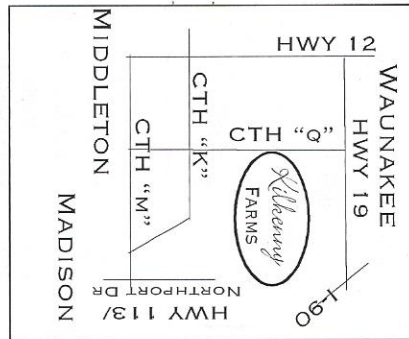

KILKENNY FARMS,
A LIVABLE COMMUNITY BY
DON TIERNEY,
FOR MORE INFORMATION:
608-837-0102
608-575-6538
WWW.DONTIERNEY.COM

Directions:

From West: Hwy 12 north to east on CTH "K" to north on CTH "Q"

From East: Take Hwy 113/Northport Ave north to west on CTH "M" to west on CTH "K" to north on CTH "Q"

From Lodi/Dane: Take Hwy 113 south to CTH "Q"

From DeForest/Sun Prairie: Take Hwy 19 west to south on CTH "Q"

Kristin Lemke
608-764-1324
608-220-3528